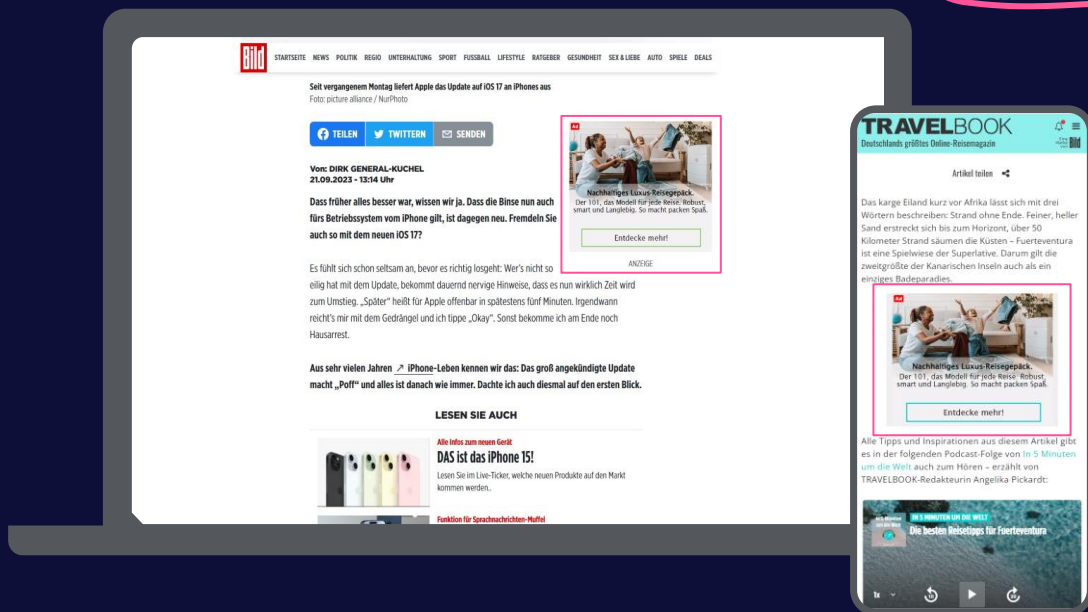

NATIVE STYLE ADS

Your message in harmony with the environment

How it works: dynamic image-text ads; the layout automatically adapts to the respective website

Booking options: RoS & Custom, RoC, RoP

Notes: Billing in RoP possible on a CpC basis (see "Just Clicks" factsheet)

Format	RoS & Custom	RoC	RoP
Native Style Ads Multiscreen (Multiscreen Medium Rectangle)	60 €	50 €	45 €

DISPLAY ROP - incl. a targeting of your choice (options: Socio, Regio Standard, Contextual, Combi Interest+Contextual), further targetings additive (see 2 Targeting price list)
 Technical specifications of the advertising formats and dimensions can be found at <https://www.mediainpact.de/en/digital-formats>
 All prices are (unless otherwise stated) CPM or fixed prices, less usual discounts and AE, plus VAT. | Errors and omissions excepted.