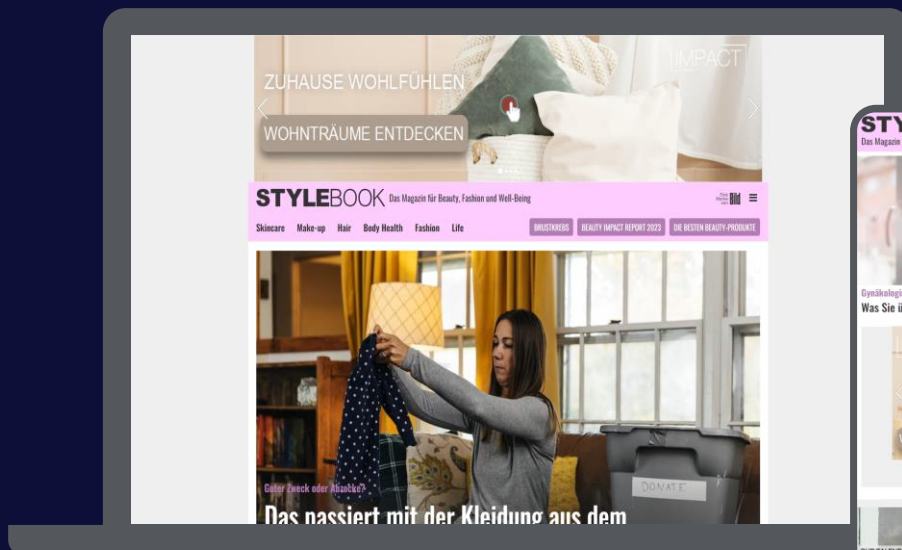

# MULTISCREEN GALLERY AD

**Preview**

**Preview Mobile**

## An image gallery for your campaign

**How it works:** Advertising material consisting of 2-8 creatives that slide through one after the other automatically or on user action; it is possible to link each page individually to a landing page

**Booking options:** Home Run, RoS & Custom, RoC, RoP

**Note:** Various formats can be combined, see TKP price list

	Skyscraper, Superbanner, Medium Rectangle		Halfpage Ad		Billboard	
Mobile Content Ad 6:1 + 4:1	RoS & Custom	50 €	RoS & Custom	60 €	RoS & Custom	70 €
	RoC	40 €	RoC	50 €	RoC	60 €
	RoP	35 €	RoP	45 €	RoP	55 €
Mobile Content Ad 2:1, Mobile Medium Rectangle	RoS & Custom	60 €	RoS & Custom	70 €	RoS & Custom	80 €
	RoC	50 €	RoC	60 €	RoC	70 €
	RoP	45 €	RoP	55 €	RoP	65 €
Mobile Content Ad 1:1	RoS & Custom	72 €	RoS & Custom	82 €	RoS & Custom	92 €
	RoC	62 €	RoC	72 €	RoC	82 €
	RoP	57 €	RoP	67 €	RoP	77 €