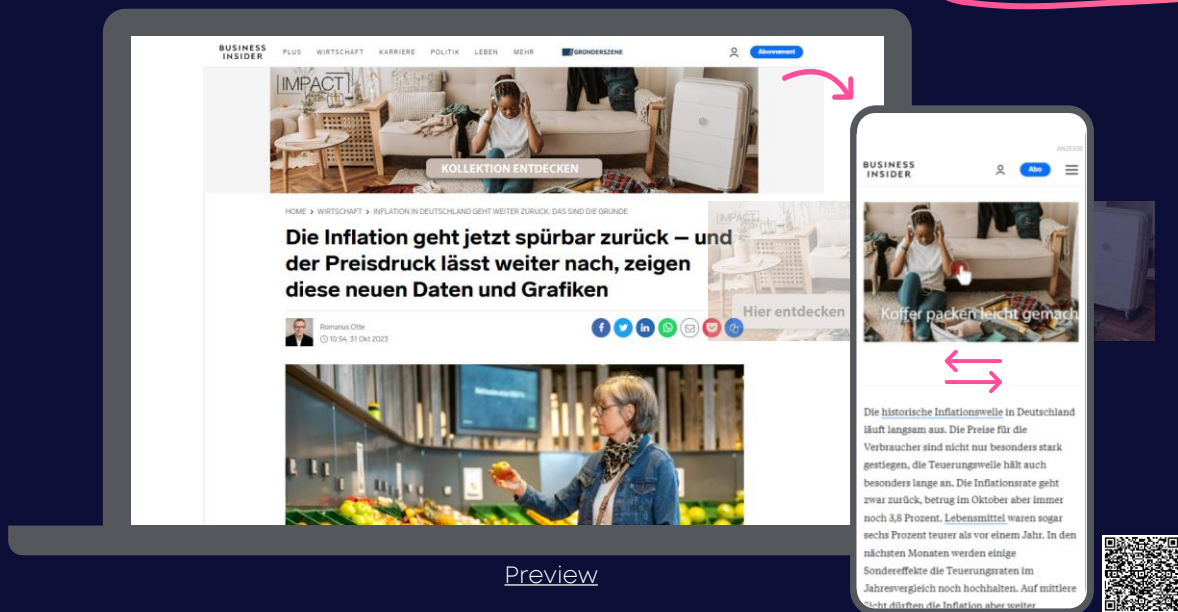

MULTISCREEN BILLBOARD

Use the large design area of the billboard also mobile

How it works: We place your billboard mobile (MEW & APP) with a slide function in the mobile medium rectangle. The billboard slides automatically and on user interaction from left to right and is therefore completely visible.

Booking options: RoP, RoC, RoS & Custom

Note: The billboard must be delivered as jpg or png

Format	RoS & Custom	RoC	RoP
Multiscreen Billboard (Billboard + Mobile Medium Rectangle)	80 €	70 €	65 €

DISPLAY ROP - incl. one targeting of your choice (options: Socio, Regio Standard, Contextual, Combi Interest+Contextual), further targeting additive (see 2 Targeting price list) Technical specifications of the advertising formats and dimensions can be found at <https://mediainpact.de/de/digital-formate>. All prices are (unless otherwise stated) as CPM or fixed prices, less usual discounts and AE, plus VAT. | Changes and errors excepted.